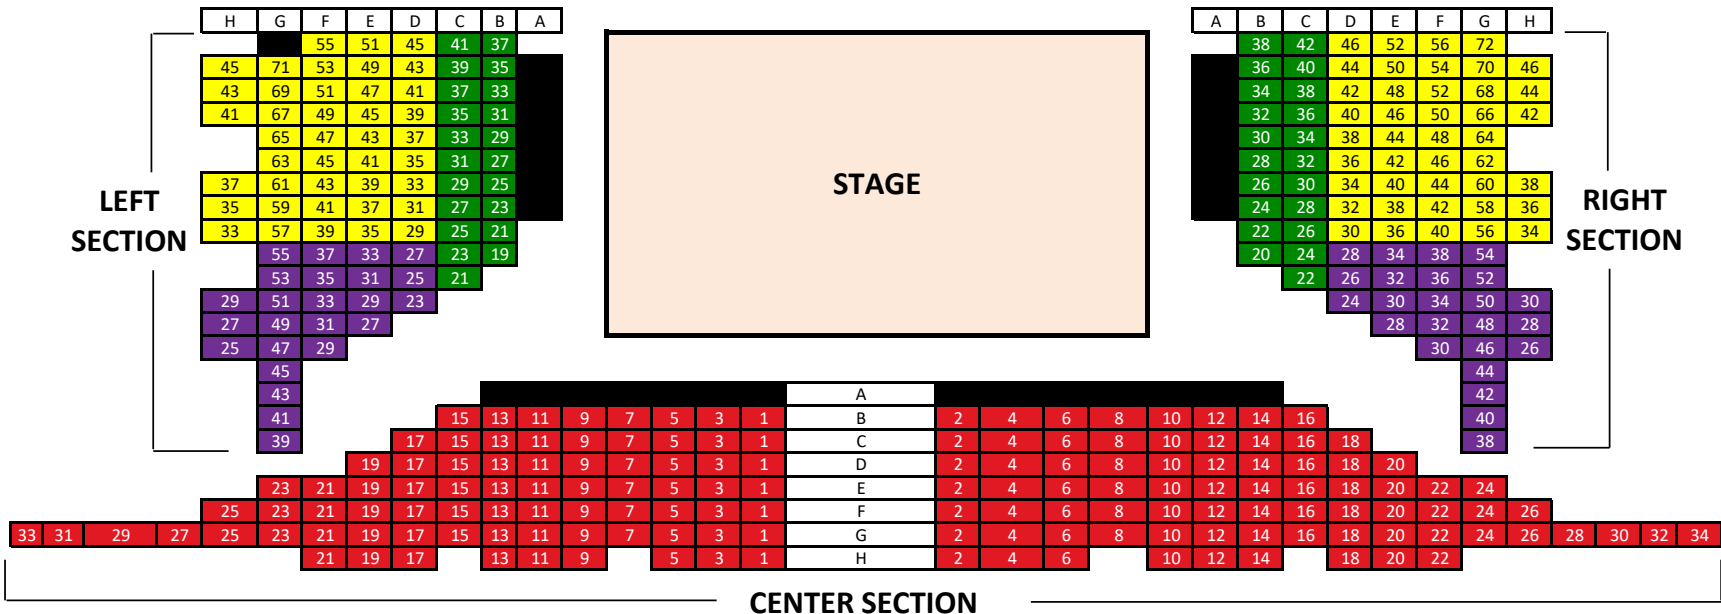

## GEORGE WASHINGTON MASONIC MEMORIAL SEATING CHART

RH RH

RH = Removable Handicapped seating (second floor)

PRICING SECTIONS	
	PREMIUM: Center
	SECTION A: Left/Right
	SECTION B: Left/Right
	SECTION C: Front/RH
	Unavailable