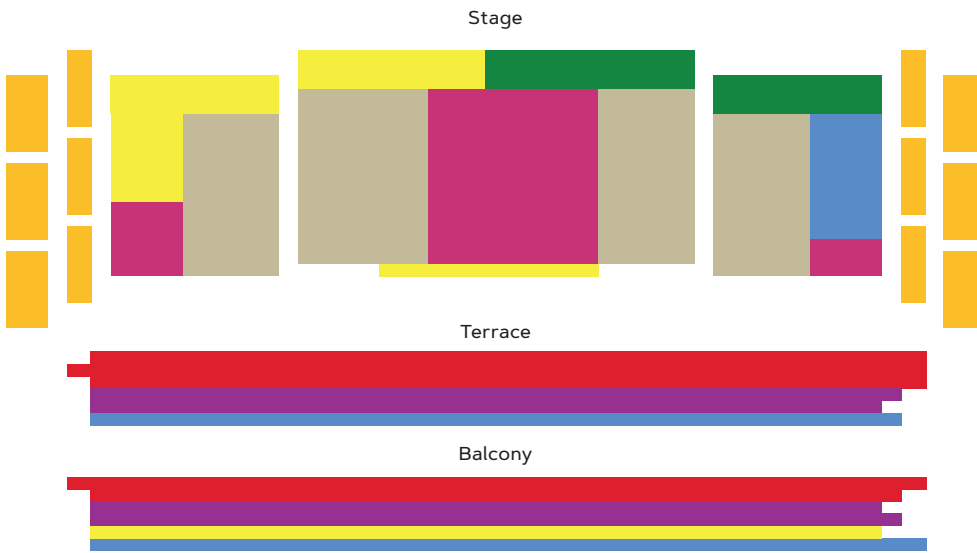

Sunday Series held at George Washington Masonic National Memorial

Guest artist, time, date and program subject to change without notice.

2024-2025 SEASON AT A GLANCE

SATURDAY SERIES Rachel M. Schlesinger Concert Hall & Arts Center

5 CONCERT SERIES (Saturdays)

Boxes	\$418
Premium	\$392
Section A	\$369
Section B	\$324
Section C	\$279
Section D	\$234
Section E	\$189
Section F	\$99

SUNDAY SERIES George Washington Masonic National Memorial